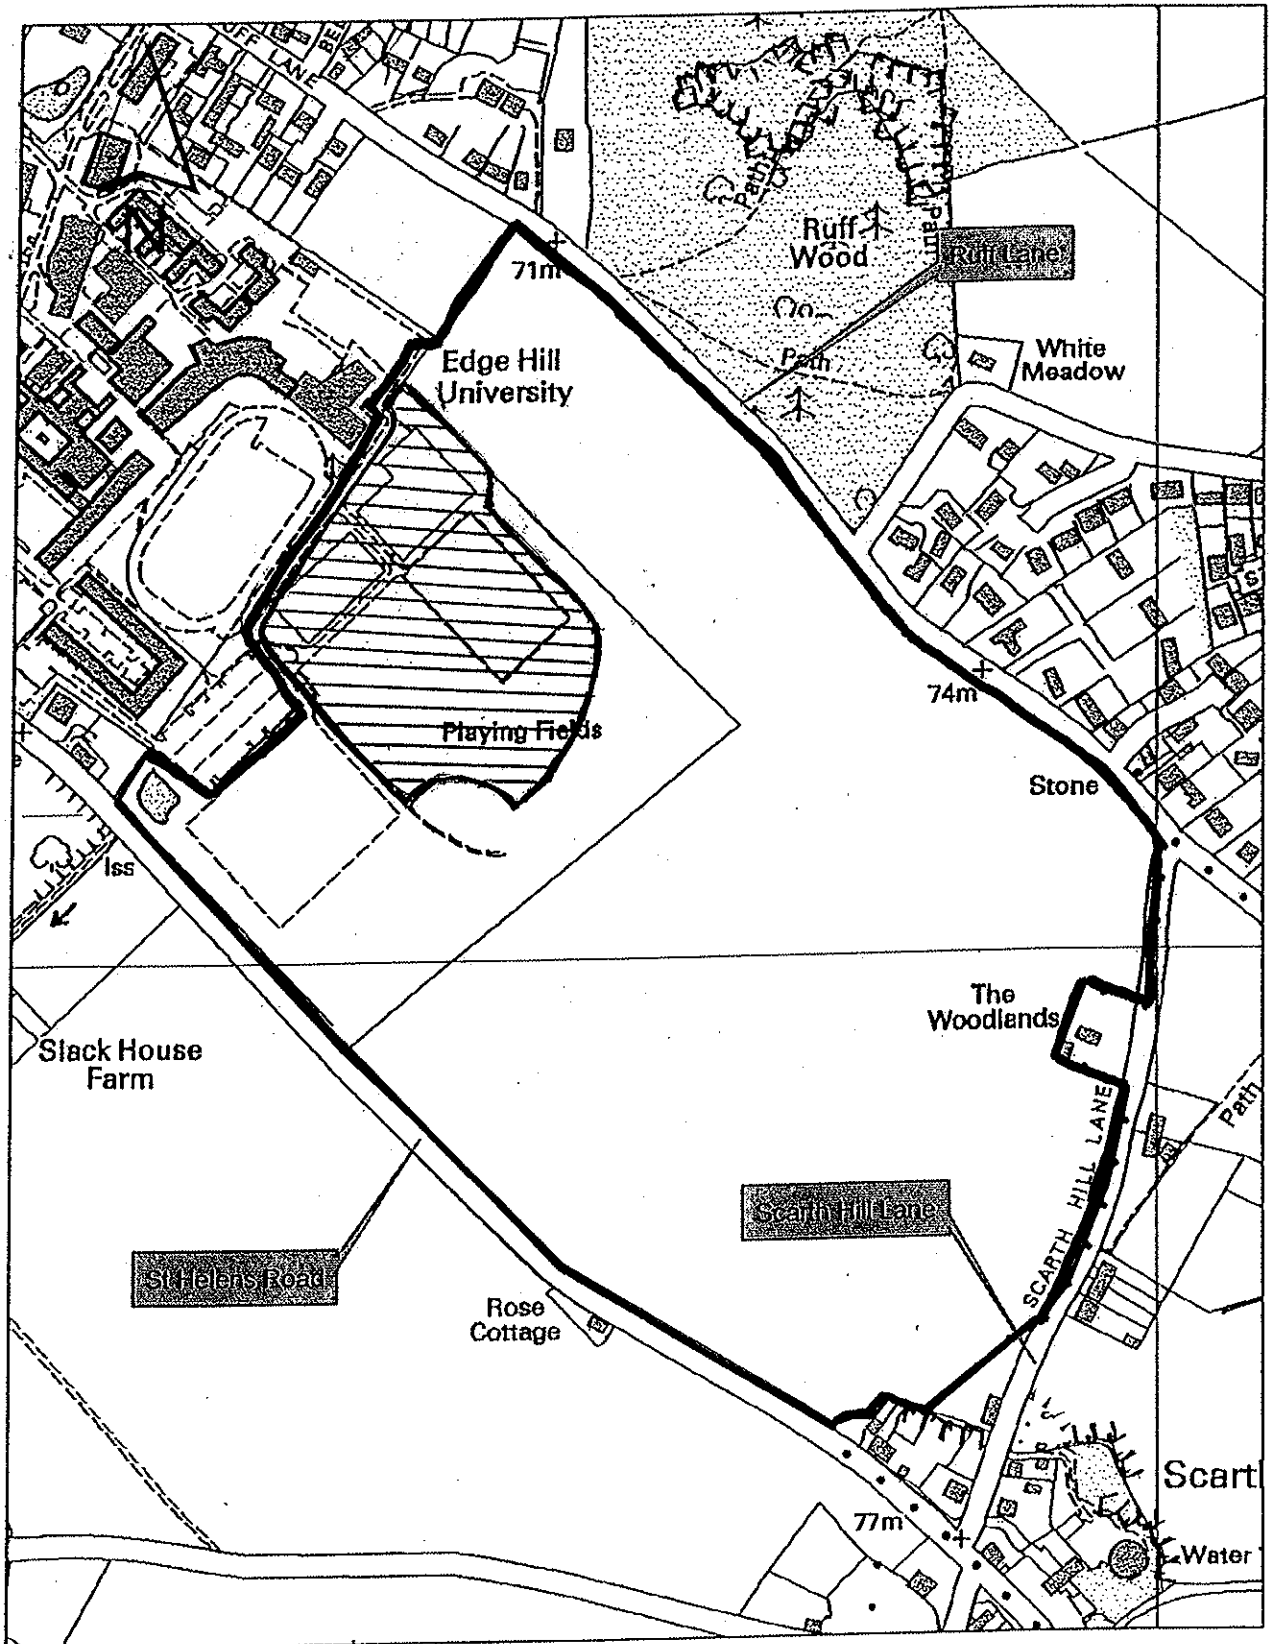

PLANNING COMMITTEE

12th January 2012

(Agenda Items 7 & 8)

**PLANNING APPLICATION AND ENFORCEMENT
ITEMS**

LOCATION PLANS

141-143 Aughton Street, Ormskirk

Report : 2011/0504/FUL

 Excluded from site ²
 Site

Land bounded by Ruff Lane and Scarth Hill Lane, Edge Hill University, St Helens Road, Ormskirk.

Report : 2011/1079/FUL

□ Site

Edge Hill University, St Helens Road, Ormskirk

Land at Aughton Chase, Springfield Road, Aughton