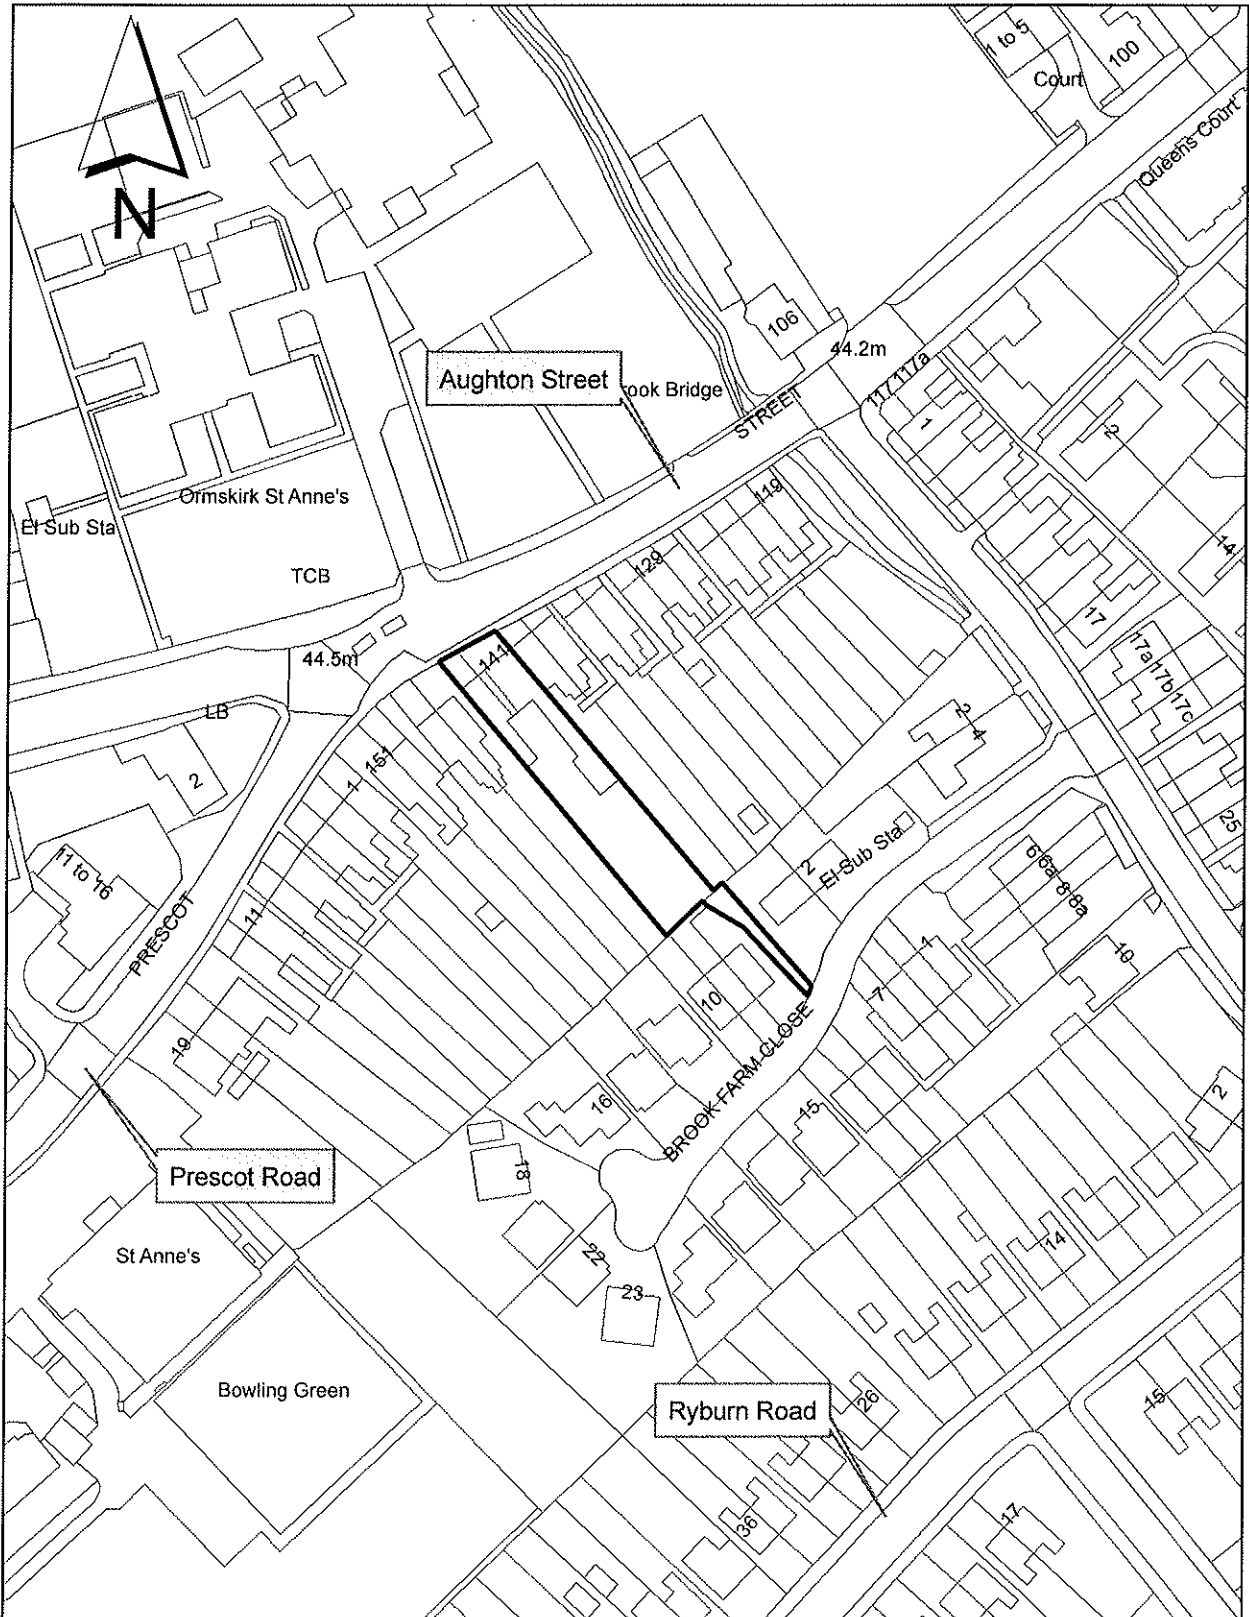

PLANNING COMMITTEE

12th January 2012

(Agenda Items 7 & 8)

**PLANNING APPLICATION AND ENFORCEMENT
ITEMS**

LOCATION PLANS

141-143 Aughton Street, Ormskirk

Report : 2011/0504/FUL

 Excluded from site ²
 Site

Land bounded by Ruff Lane and Scarth Hill Lane, Edge Hill University, St Helens Road, Ormskirk.

Report : 2011/1079/FUL

□ Site

Edge Hill University, St Helens Road, Ormskirk

Land at Aughton Chase, Springfield Road, Aughton