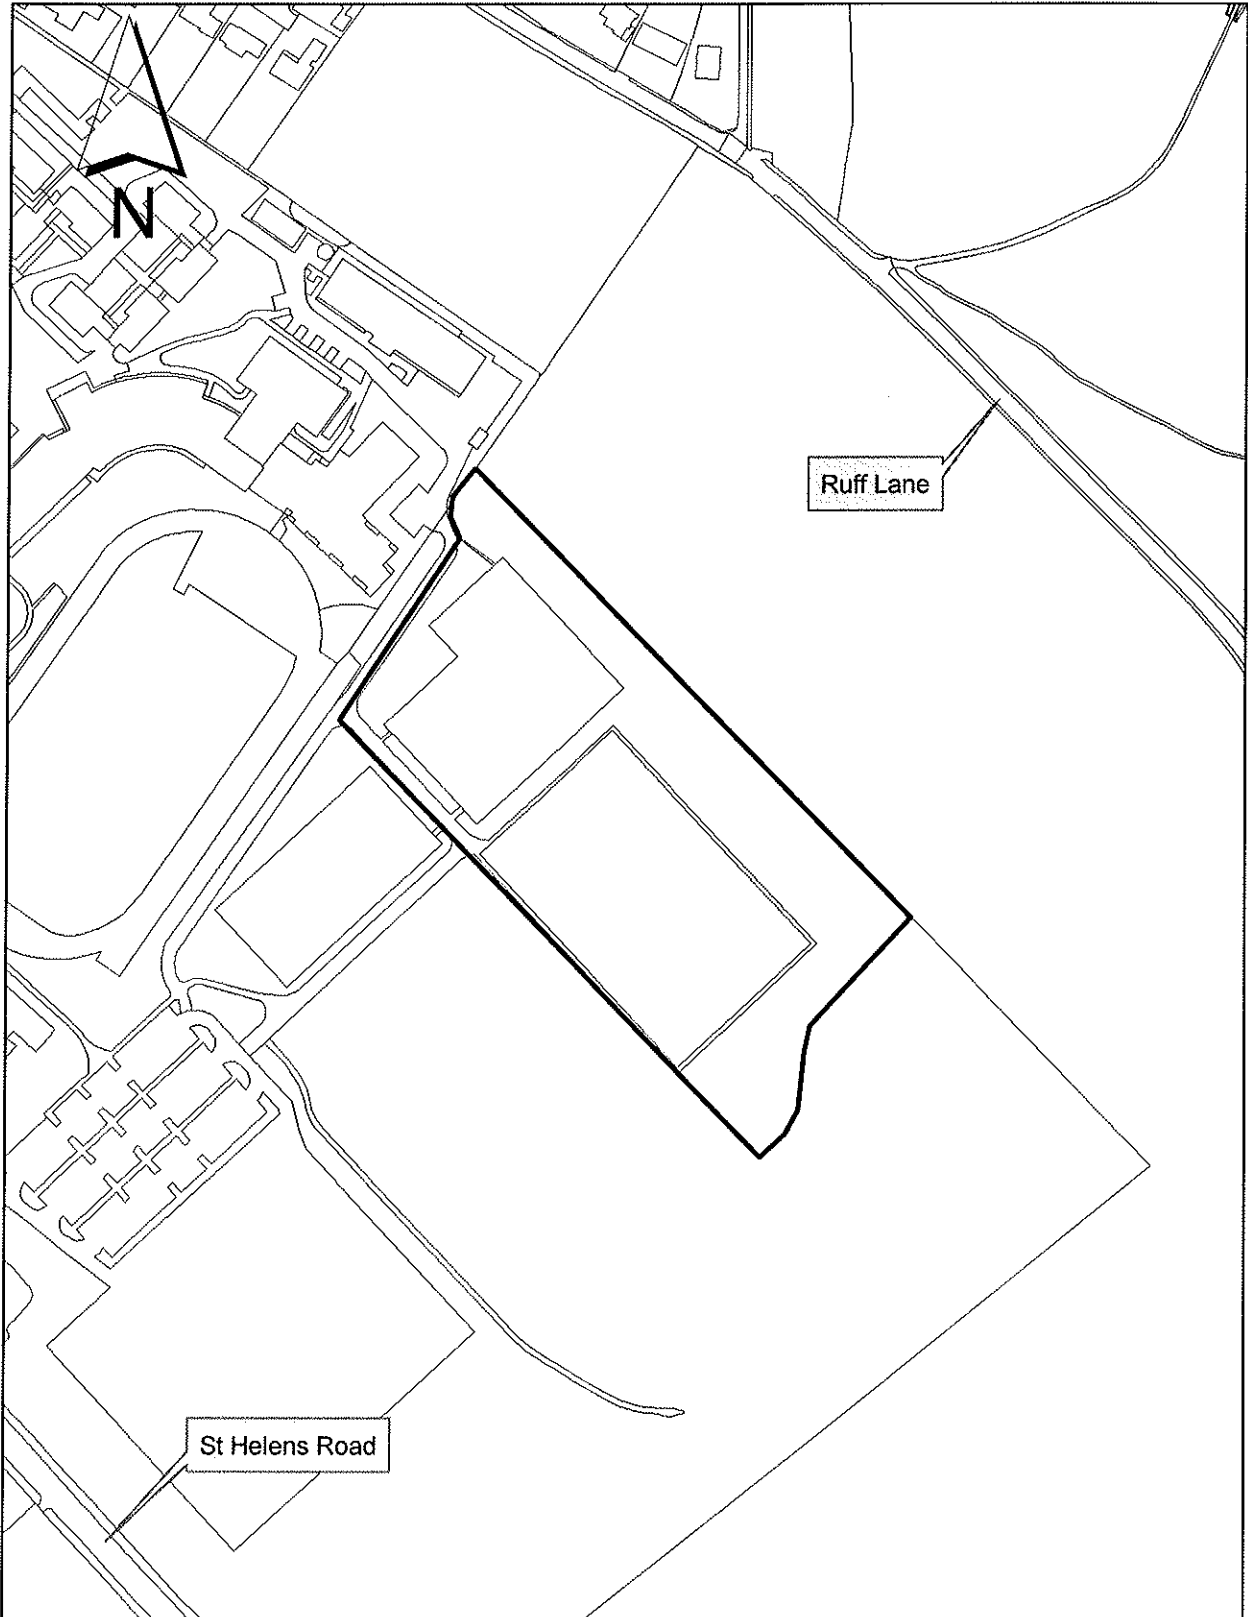

PLANNING COMMITTEE

12th January 2012

(Agenda Items 7 & 8)

**PLANNING APPLICATION AND ENFORCEMENT
ITEMS**

LOCATION PLANS

141-143 Aughton Street, Ormskirk

Report : 2011/0504/FUL

 Excluded from site ²
 Site

Land bounded by Ruff Lane and Scarth Hill Lane, Edge Hill University, St Helens Road, Ormskirk.

Report : 2011/1079/FUL

□ Site

Edge Hill University, St Helens Road, Ormskirk

Land at Aughton Chase, Springfield Road, Aughton