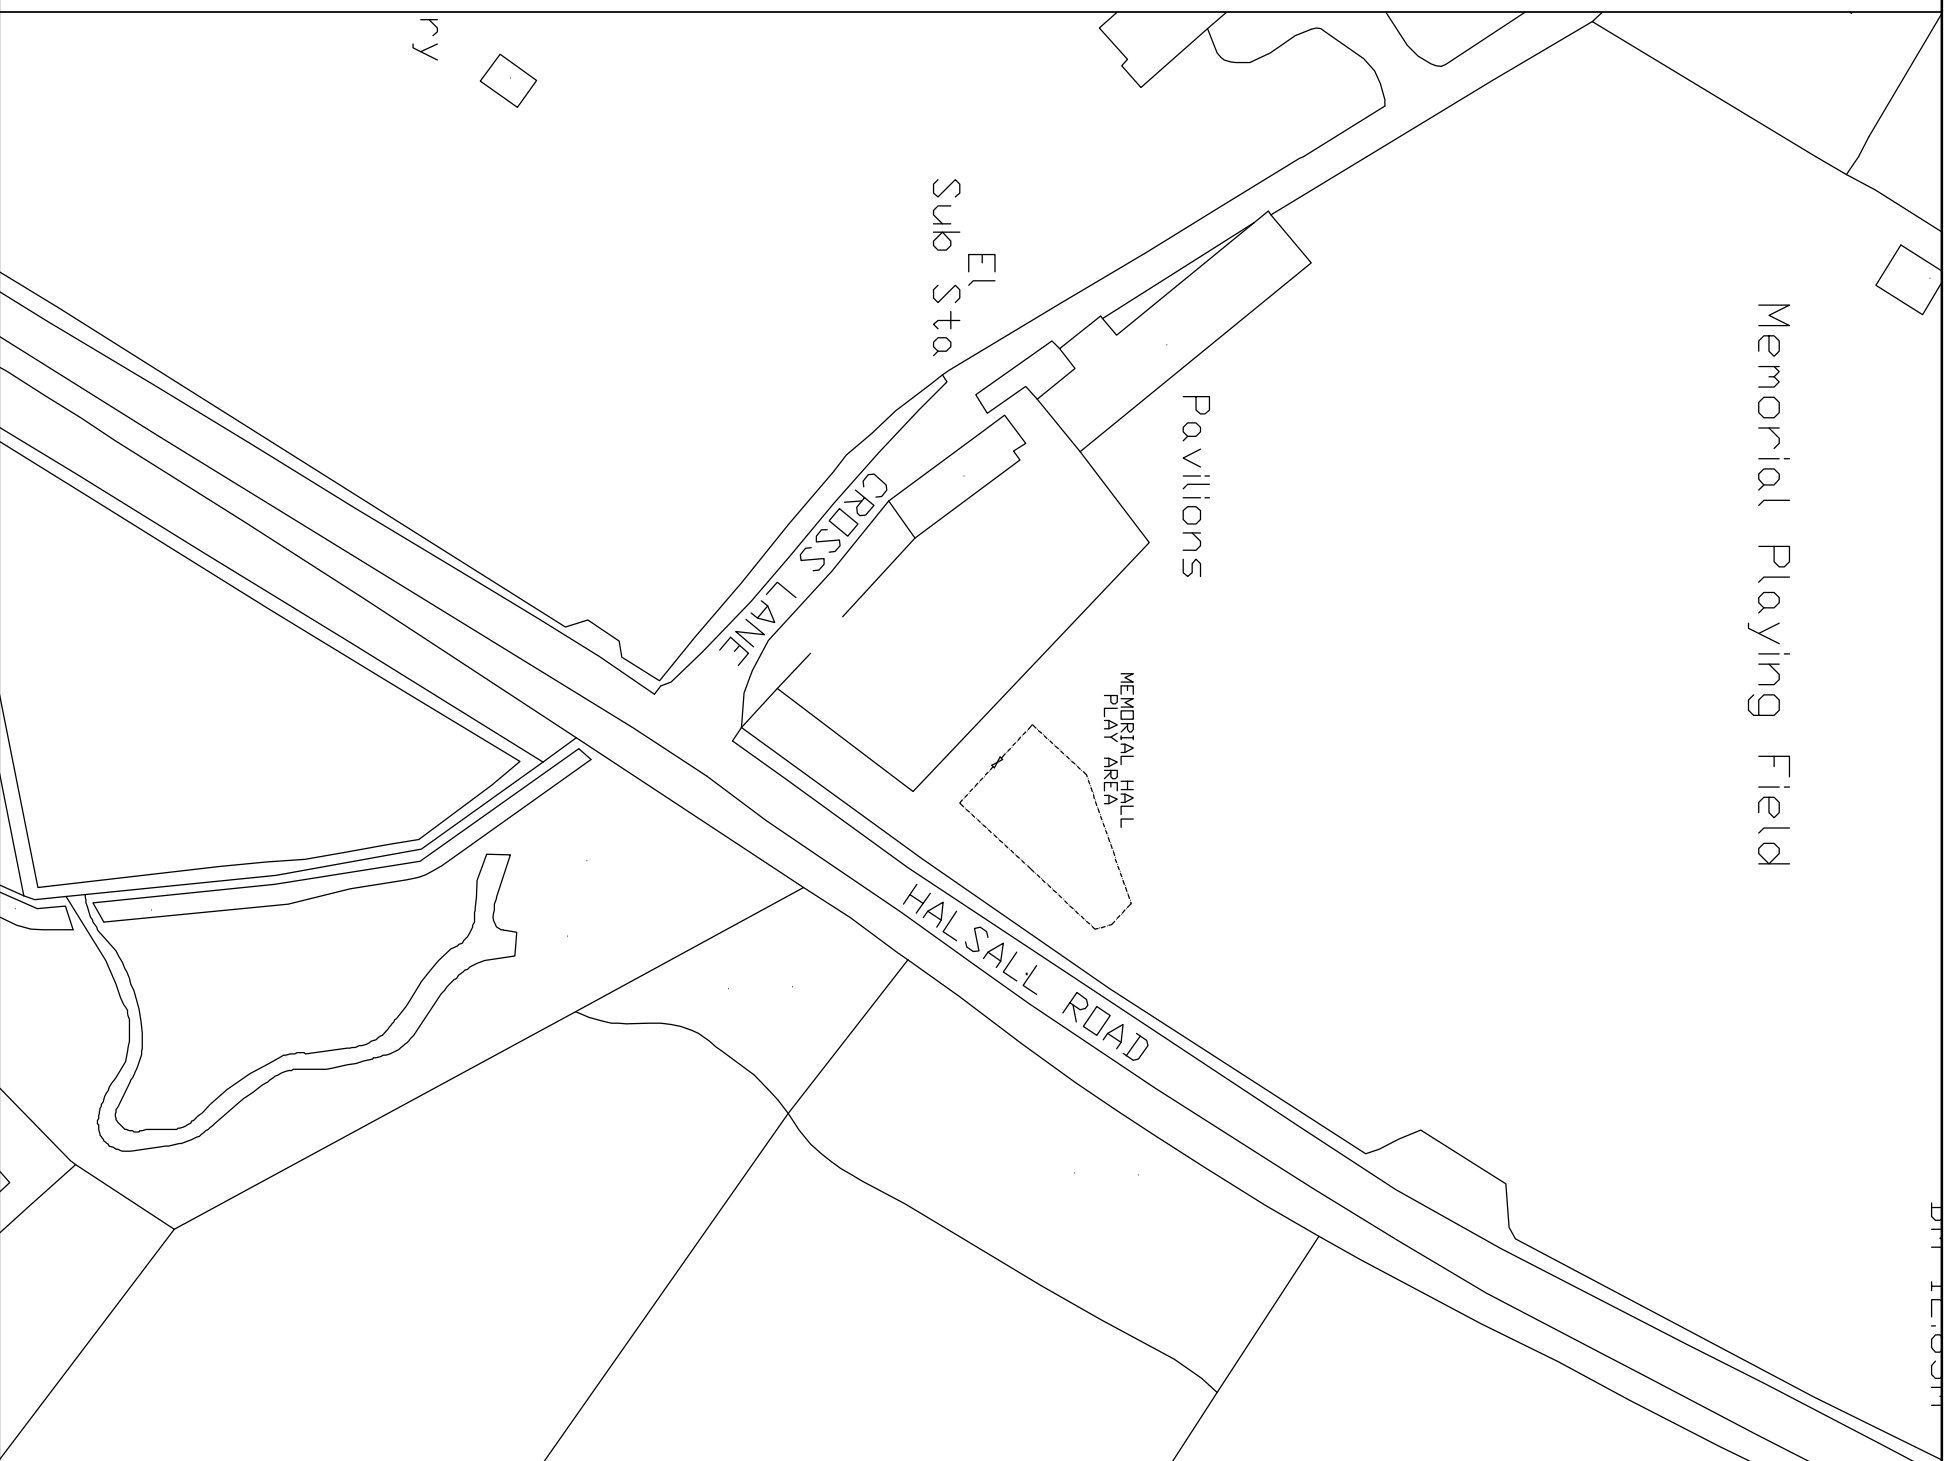

Memorial Playing Field

The Clean Neighbourhoods and Environment Act 2005, the Dog Control Orders (prescribed offences and penalties etc.) Regulations 2006, the Dog Control Order (procedures) Regulations 2006, the Dog Exclusion (West Lancashire) Order 2008/WLDC/11/02/08. No 09.

West Lancashire
District Council

Drawing Title

Dog Control Order

Location 09, The designated childrens play area at Halsall Road, Halsall, West Lancs.

Scale(s)

N. T. S

Surveyor
RG

Sheet Size & Drg Number & Revision